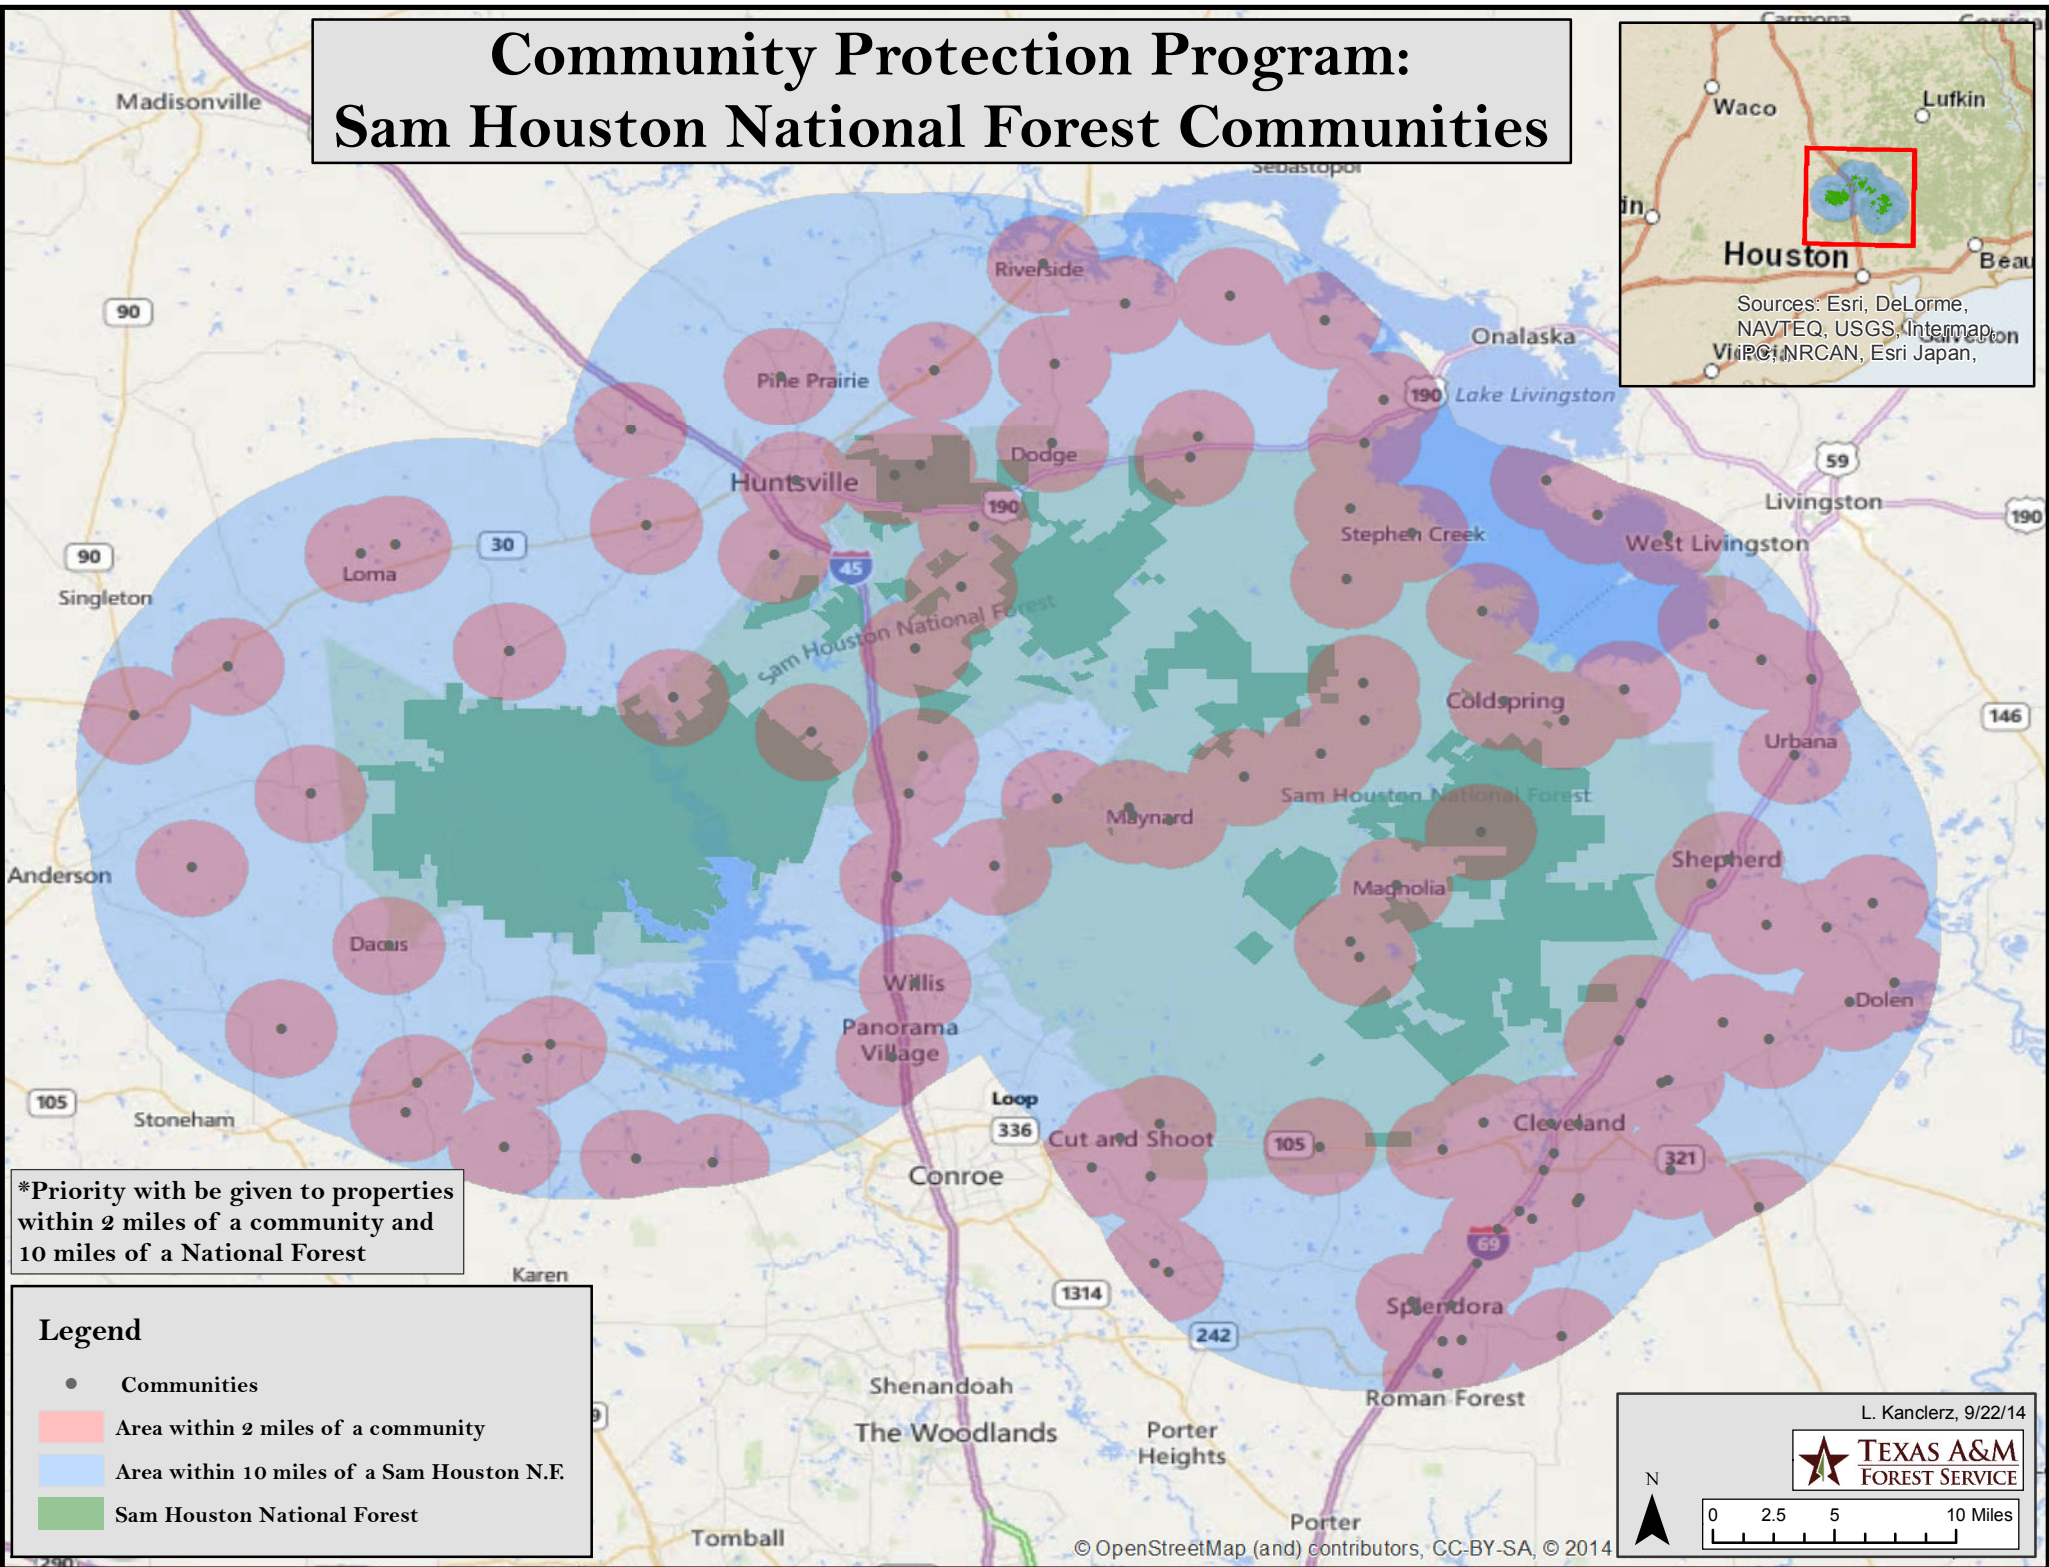

Community Protection Program: Sam Houston National Forest Communities

*Priority will be given to properties within 2 miles of a community and 10 miles of a National Forest

Legend

- Communities
- Area within 2 miles of a community
- Area within 10 miles of a Sam Houston N.F.
- Sam Houston National Forest