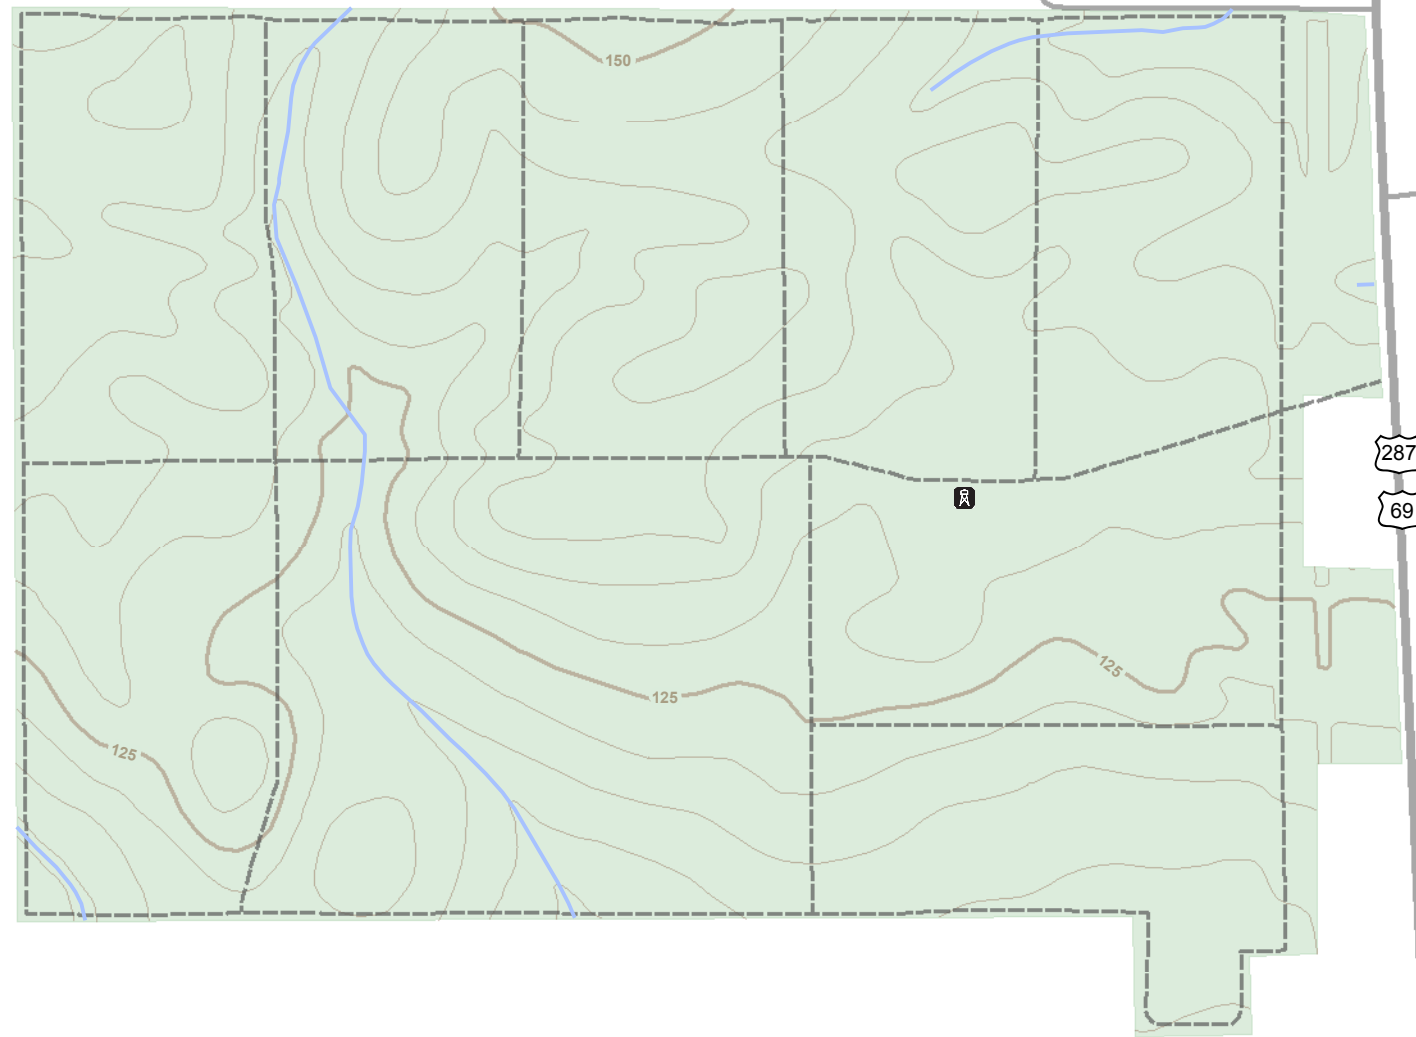

John Henry Kirby Memorial State Forest

-  State Forest
-  Stream
-  Paved road
-  State Forest road
-  Fire lookout tower

15 miles
↑
Woodville

CR 4770

287
69

CR 4772

CR 4780

16 miles
↓
Kountze

0 0.5 Miles

0 2,000 Feet