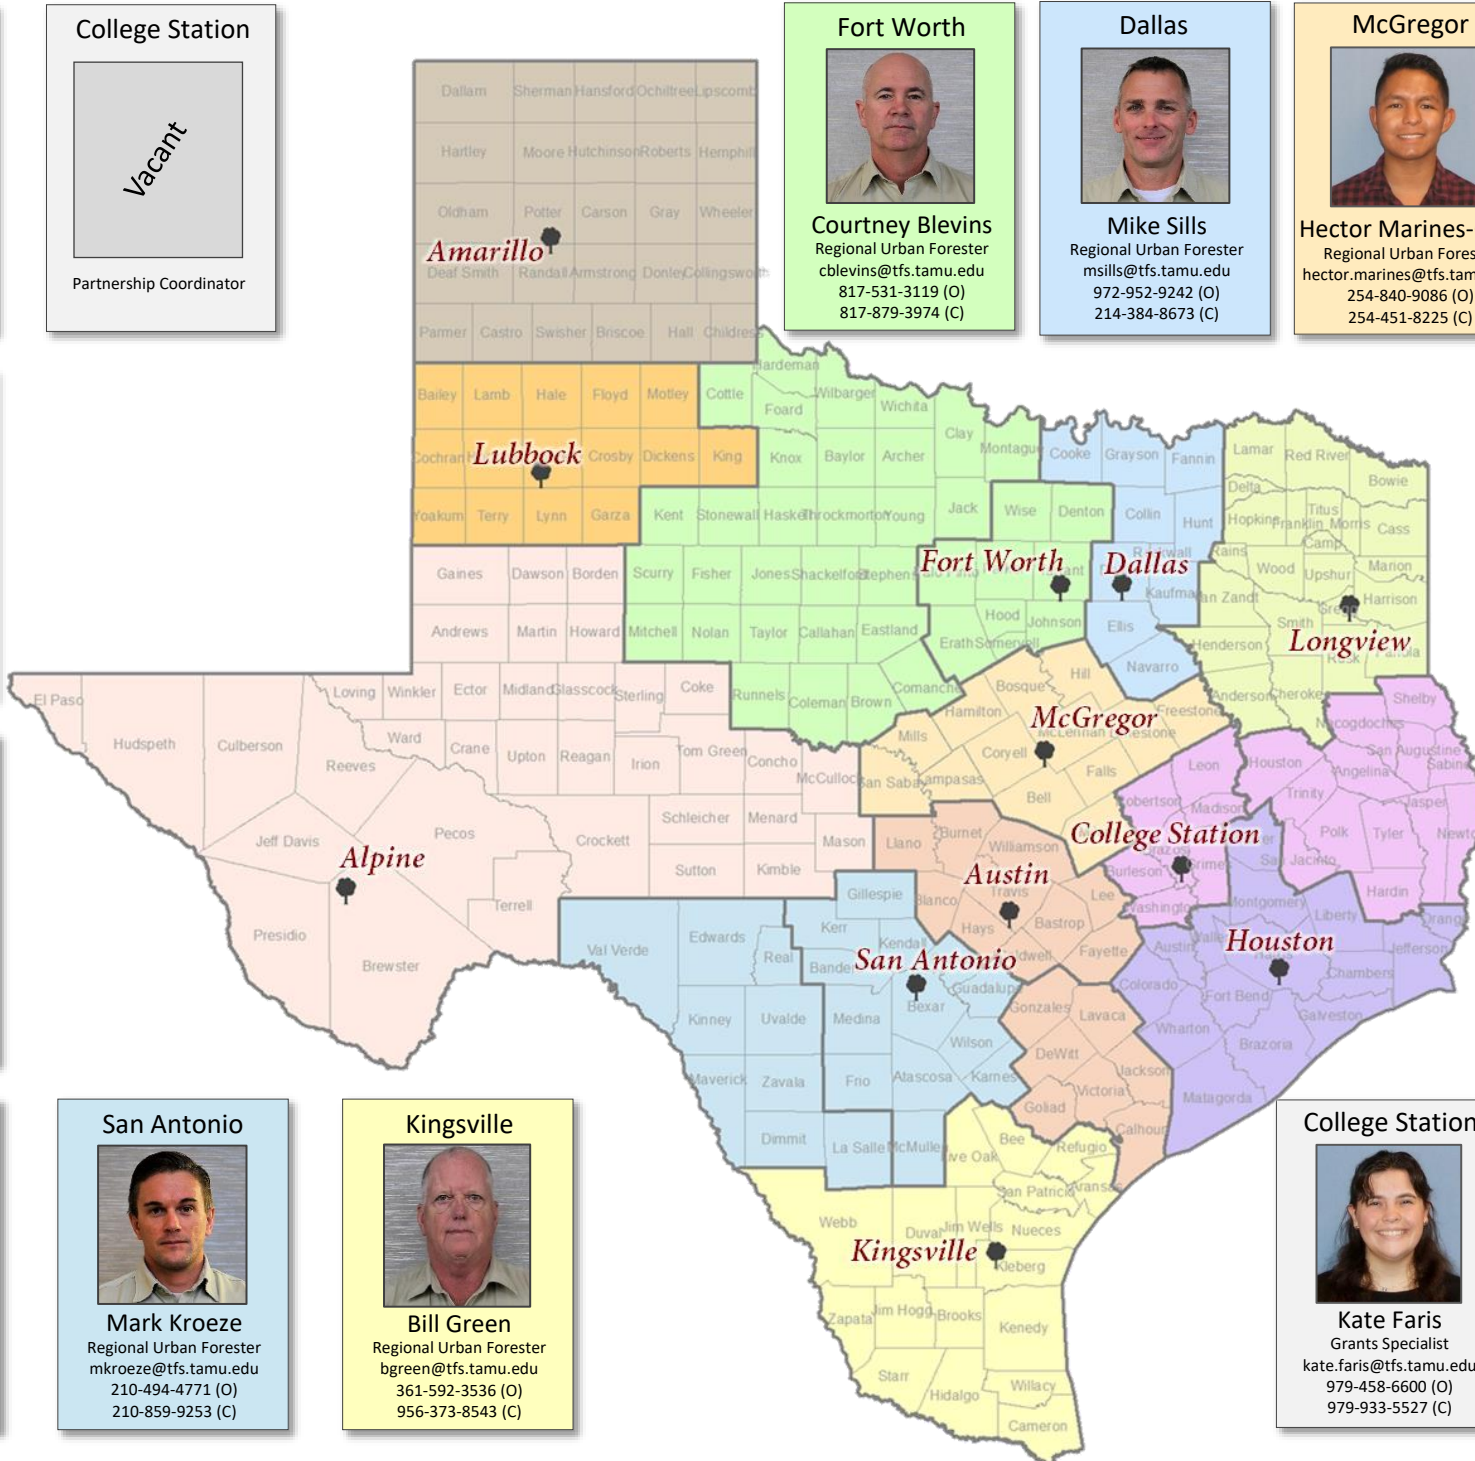

# COMMUNITY FORESTRY PROGRAM

*"Helping communities develop sustainable programs that provide Texans with healthy trees and forests."*

**College Station**

**Mac Martin**  
Program Leader  
mac.martin@tfs.tamu.edu  
979-458-6600 (O)  
979-402-1339 (C)