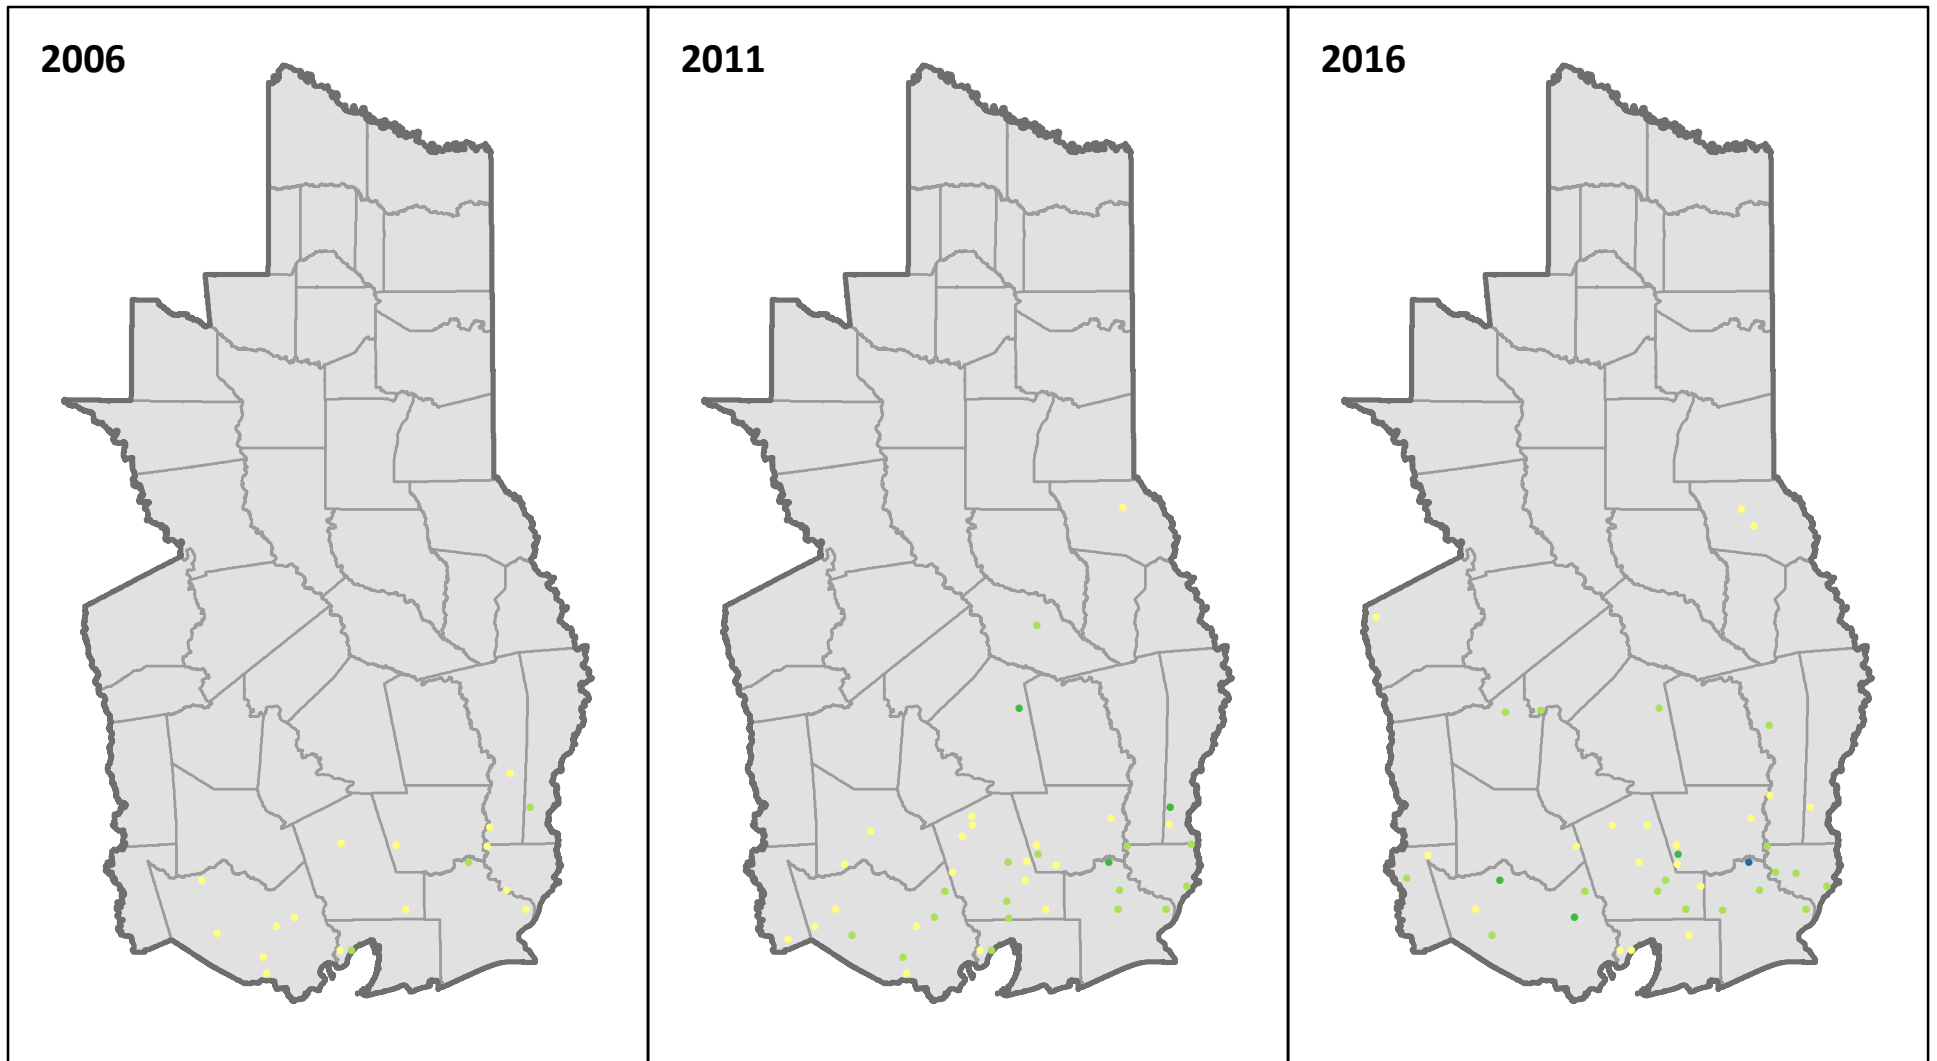

Hardwood Mortality on Exotic Hardwood Forest, 2006 to 2016

FIA plots in East Texas from 2006, 2011, and 2016 inventories. Mortality is of hardwood trees at least 5 inches in diameter on exotic hardwood forest, expressed in cubic feet per acre.

Data downloaded from FIA DataMart (<http://www.fia.fs.fed.us/tools-data>)

Forest Inventory & Analysis <http://www.fia.fs.fed.us>

Map prepared by Rebekah Zehnder, Texas A&M Forest Service (rzhender@tfs.tamu.edu)